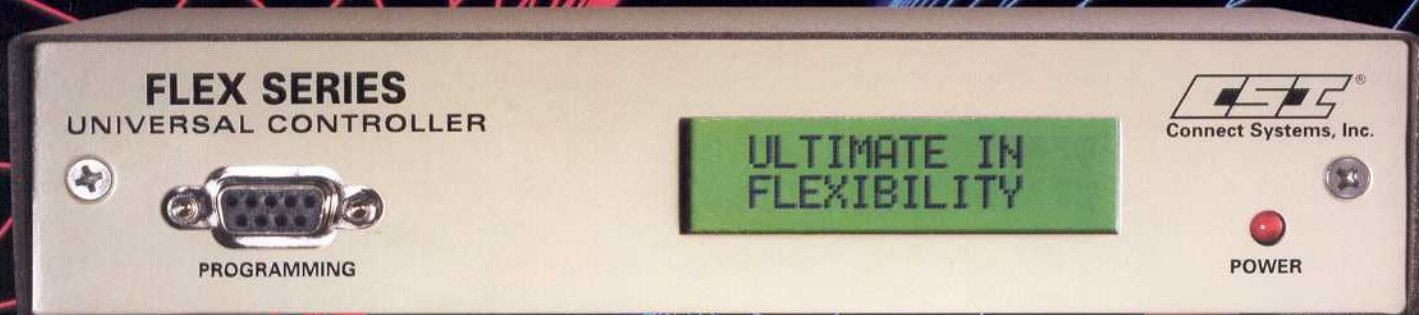

NETWORKING
NOW
AVAILABLE

Think inside the box.

The new FLEX SERIES Universal Controllers put you in command with the ability to download CSI applications from anywhere in the world. Any product, any time. For just one basic cost, a FLEX unit can become a simplex repeater, an LTR controller, a multimode interconnect, or any one of CSI's full spectrum of versatile controllers. With over twenty years experience developing extraordinary software, CSI is the company to trust for all your communications needs. Call today and let us put you in control.

FLEX SERIES Universal Controllers

Telephone Interface
RS232 Interface
Speech Storage
RS485 Interface
Repeater Controller
Dual DTMF Decoders

JTAG Interface
Dual DTMF Encoders
Digitized Voice
Voice Delay
EEPROM Memory
Flash Memory